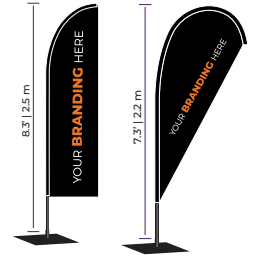

Send orders to:

Jared TerMarsch

JaredT@impactcanopy.com

Cell: (403) 501-4360

ATHLETICS ALBERTA PRICING LIST

Sky Grande Flag Single Sided with Ground Spike **\$250**

Sky Grande Flag Single Sided with Base Plate **\$325**

Grande Flag Single Sided with Ground Spike **\$215**

Grande Flag Single Sided with Base Plate **\$245**

Pacific Medio Single Sided with Ground Spike **\$155**

Pacific Medio Single Sided with Base Plate **\$170**

Pacific Petite Single Sided with Ground Spike **\$123**

Pacific Petite Single Sided with Base Plate **\$150**

Spring Signs:

- 6' Sign **\$195**
- 8' Sign **\$230**

- 6' Field Board **\$235**
- 8' Field Board **\$255**