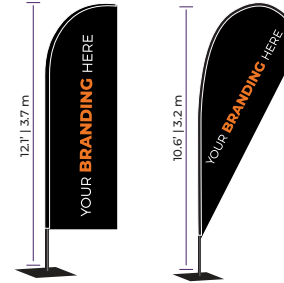

Send orders to:

Jared TerMarsch

JaredT@impactcanopy.com

Cell: (403) 501-4360

ATHLETICS ALBERTA PRICING LIST

Sky Grande Flag Single Sided with Ground Spike **\$250**

Sky Grande Flag Single Sided with Base Plate **\$325**

Grande Flag Single Sided with Ground Spike **\$215**

Grande Flag Single Sided with Base Plate **\$245**

Pacific Medio Single Sided with Ground Spike **\$155**

Pacific Medio Single Sided with Base Plate **\$170**

Pacific Petite Single Sided with Ground Spike **\$123**

Pacific Petite Single Sided with Base Plate **\$150**

Spring Signs:

- 6' Sign **\$195**
- 8' Sign **\$230**

- 6' Field Board **\$235**
- 8' Field Board **\$255**