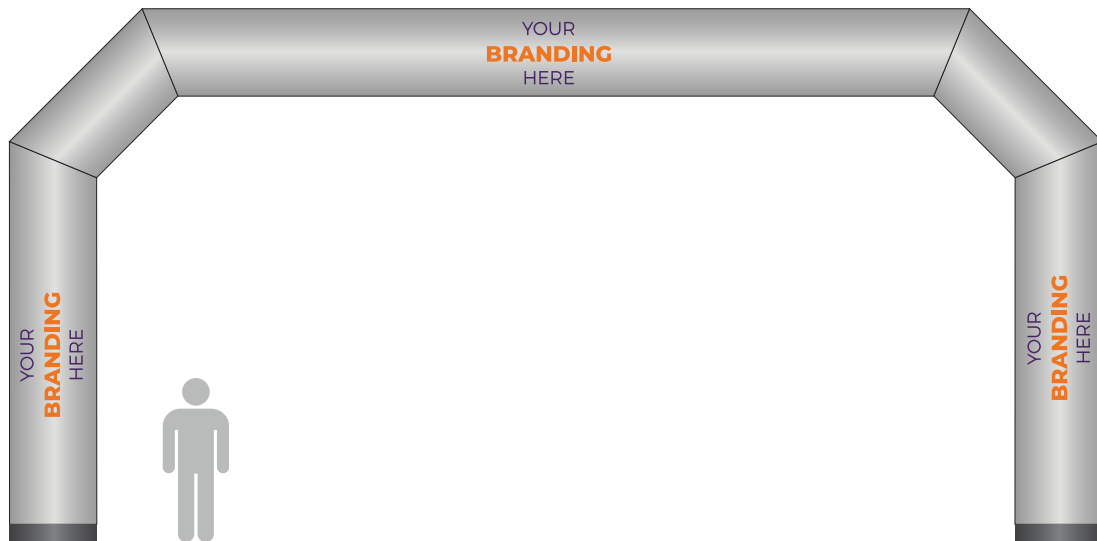

ATHLETICS ALBERTA PRICING LIST

Continuous Includes fully printed arch, .5mm PVC material, electric blower, rope, spikes and carry bag
Sealed Includes fully printed arch, heavy duty polyester fabric, reinforced PVC bottom, electric pump, rope and spikes

Rectangle Archs (Outside Dimensions)

Sealed		Continuous	
16.4 x 10.5	$3,417	16.4 x 10.5	$1,394
19.68 x 12.46	$4,672	19.68 x 12.46	$1,683
26.24 x 15.74	$6,443	26.24 x 15.74	$2,180
32 x 15.75	$7,115	32 x 15.74	$2,440
32.8 x 19.19	$7,459