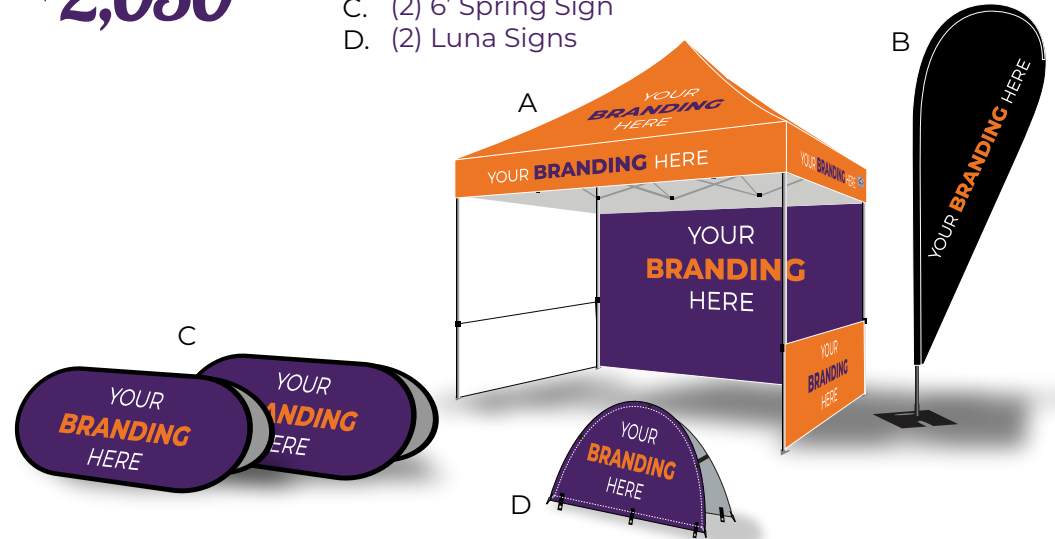

Package 2 $2,050.00

- A. (1) 10x10 DS Industrial Steel Frame
  (includes frame, top, backwall. & railskirts.)
- B. (1) Grande Wing Flag
  (includes flag, pole, & ground spike)
- C. (2) 6' Spring Sign
- D. (2) Luna Signs