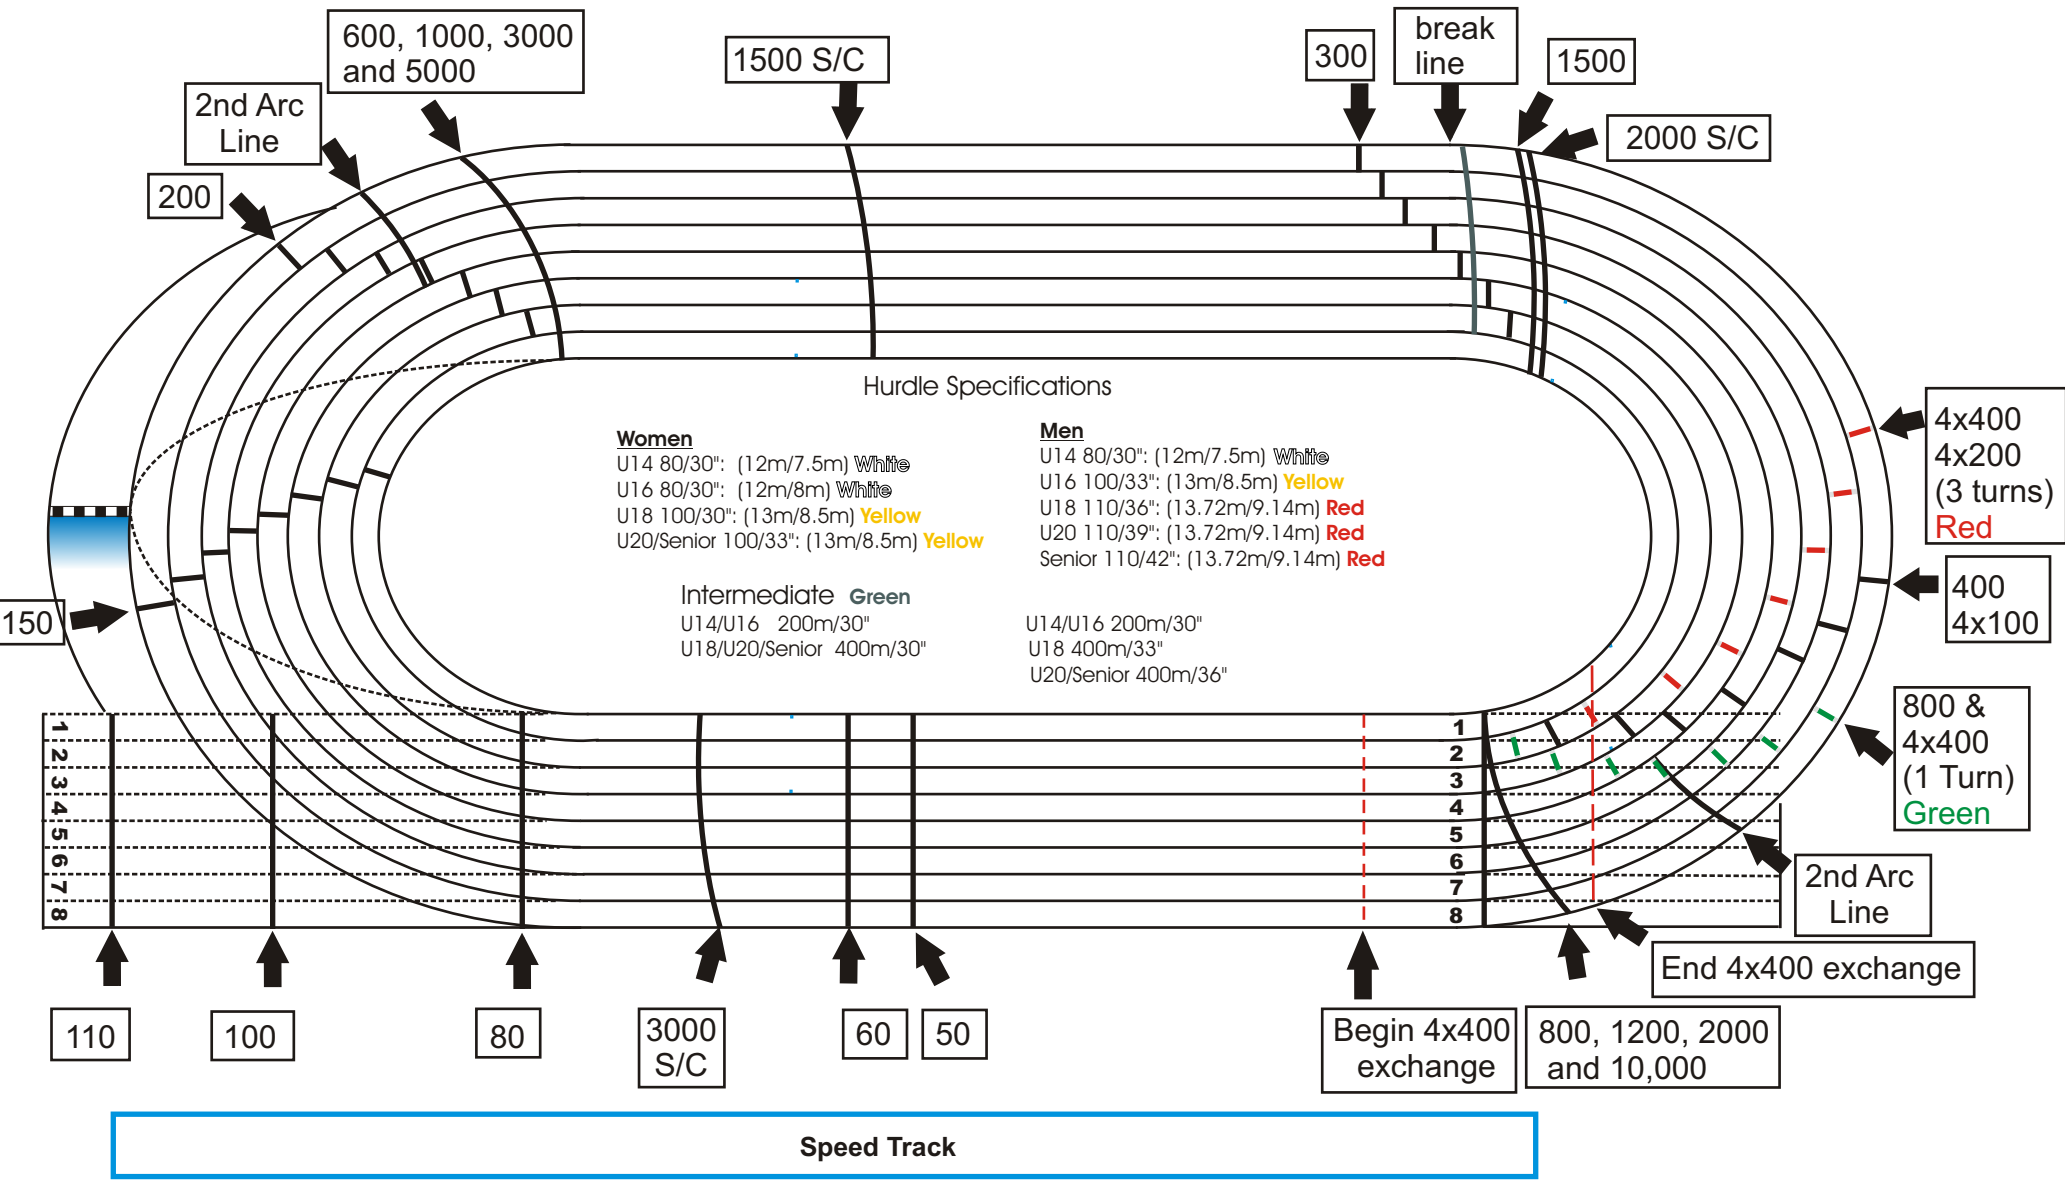

Fowler Athletic Park Track Start and Break Lines

6 mm maximum spike length. NO pins/needles. Track surface is blue

17Jul2025