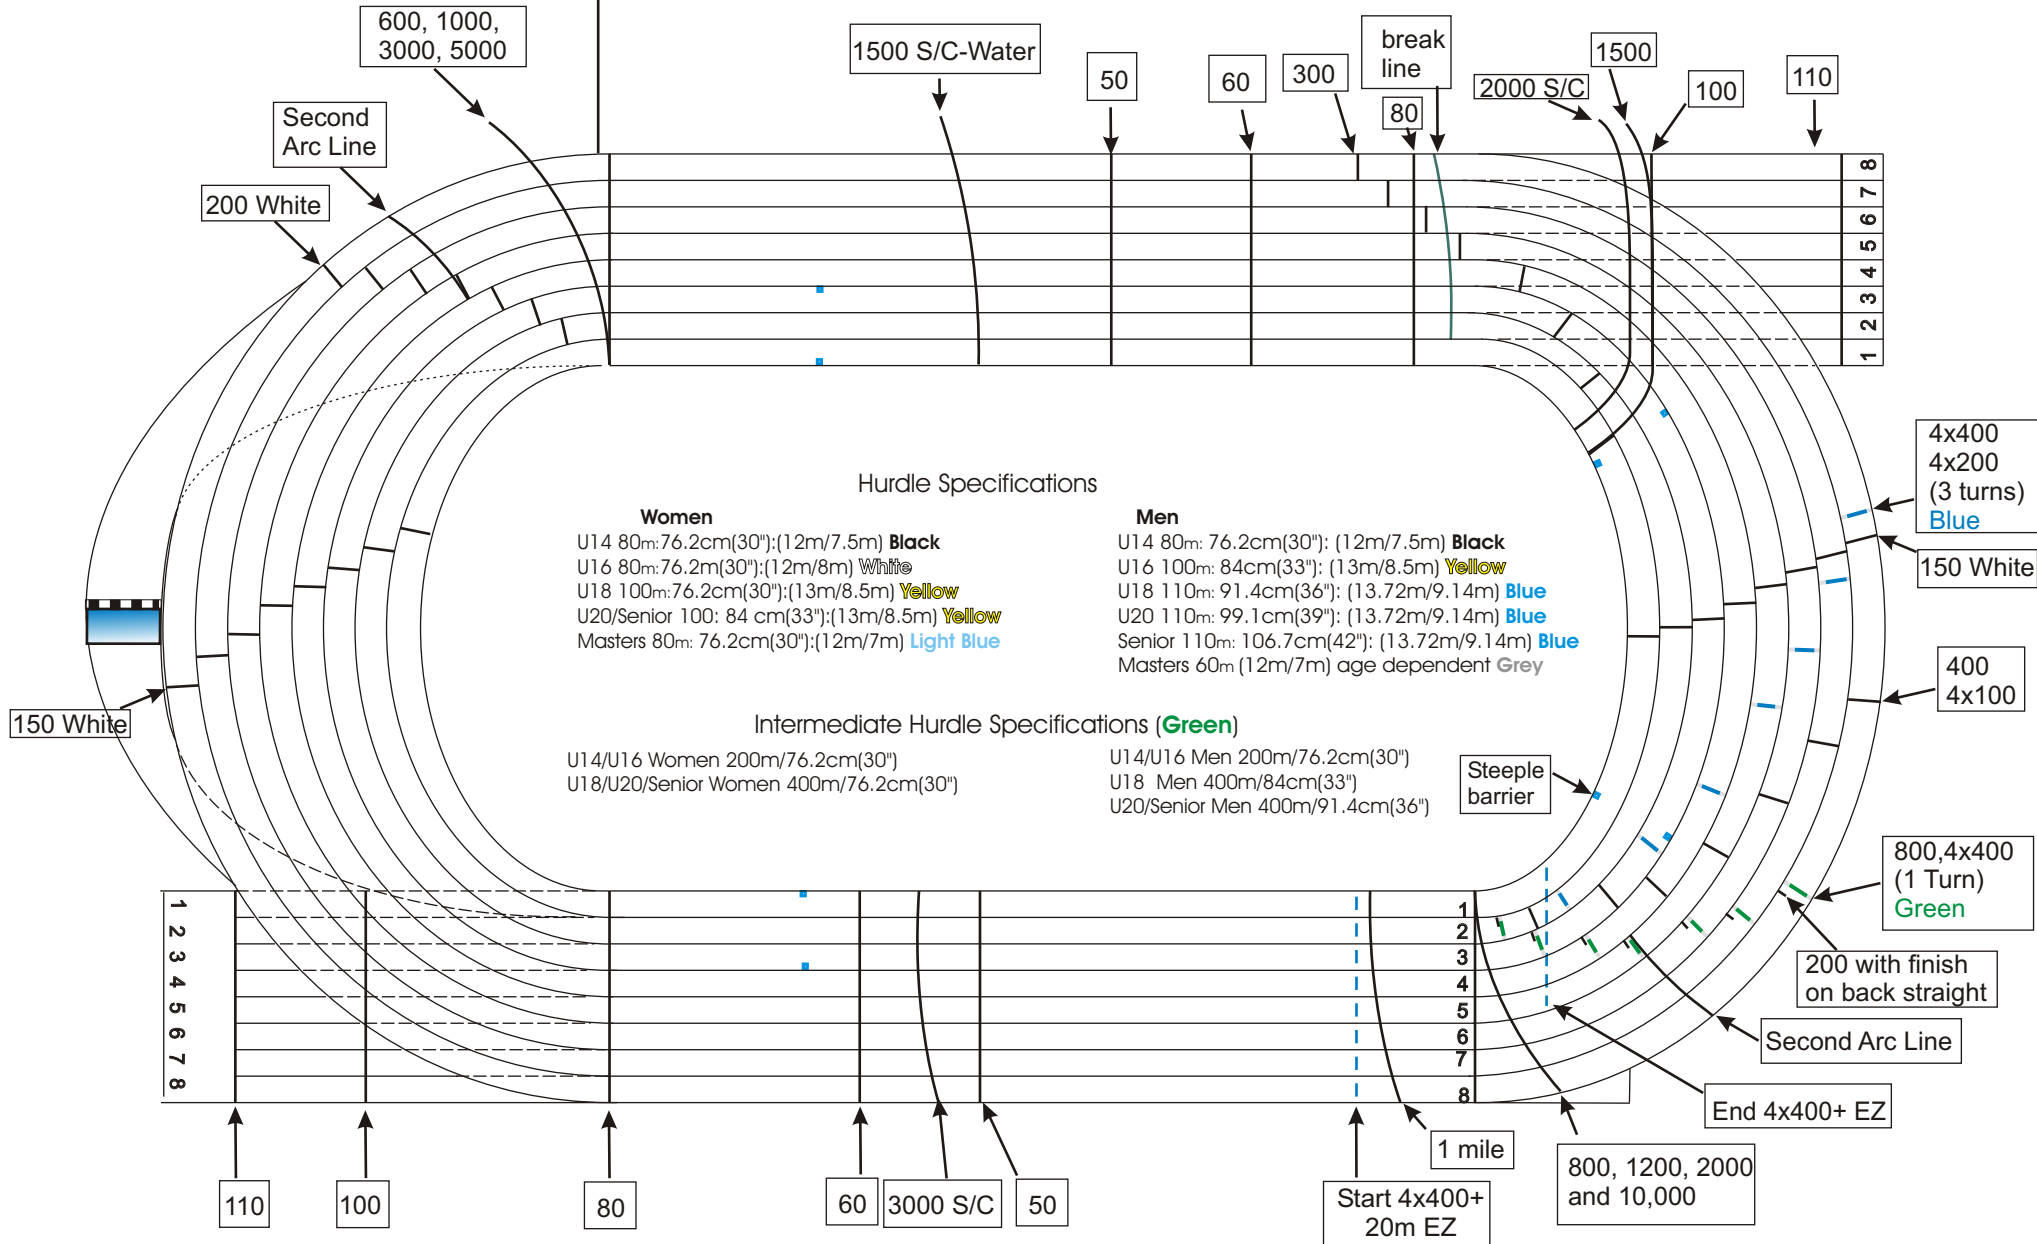

University of Lethbridge Community Stadium Start and Break Line Diagram

Beynon track surface is **maroon** coloured

7 mm cones/pyramid for general use - **NO** pins/needles