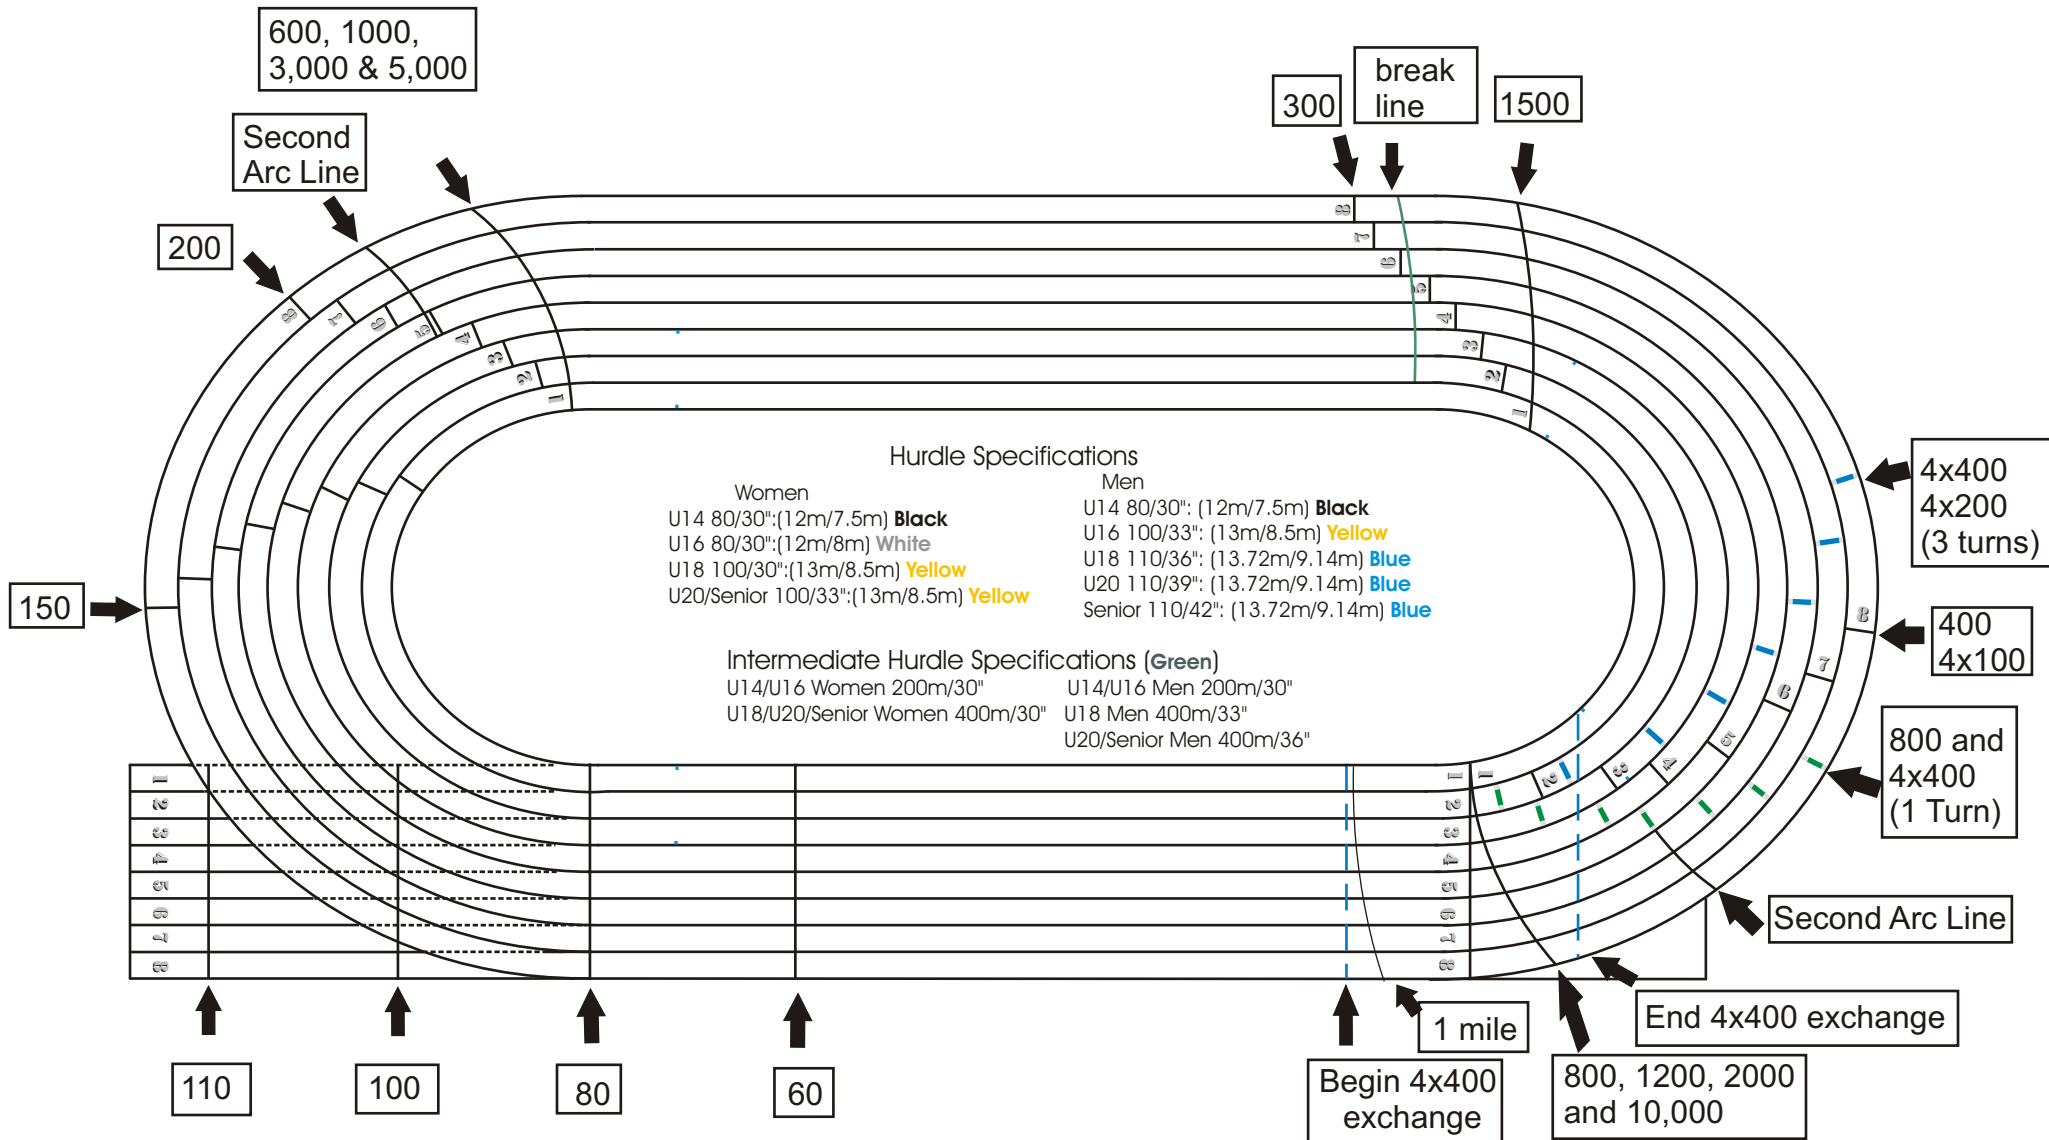

John Bole Leduc Track Start & Break Line Diagram

Track surface is an alternating **blue** and **maroon**
6mm maximum spike length. **NO** pins/needle spikes!

30May2024