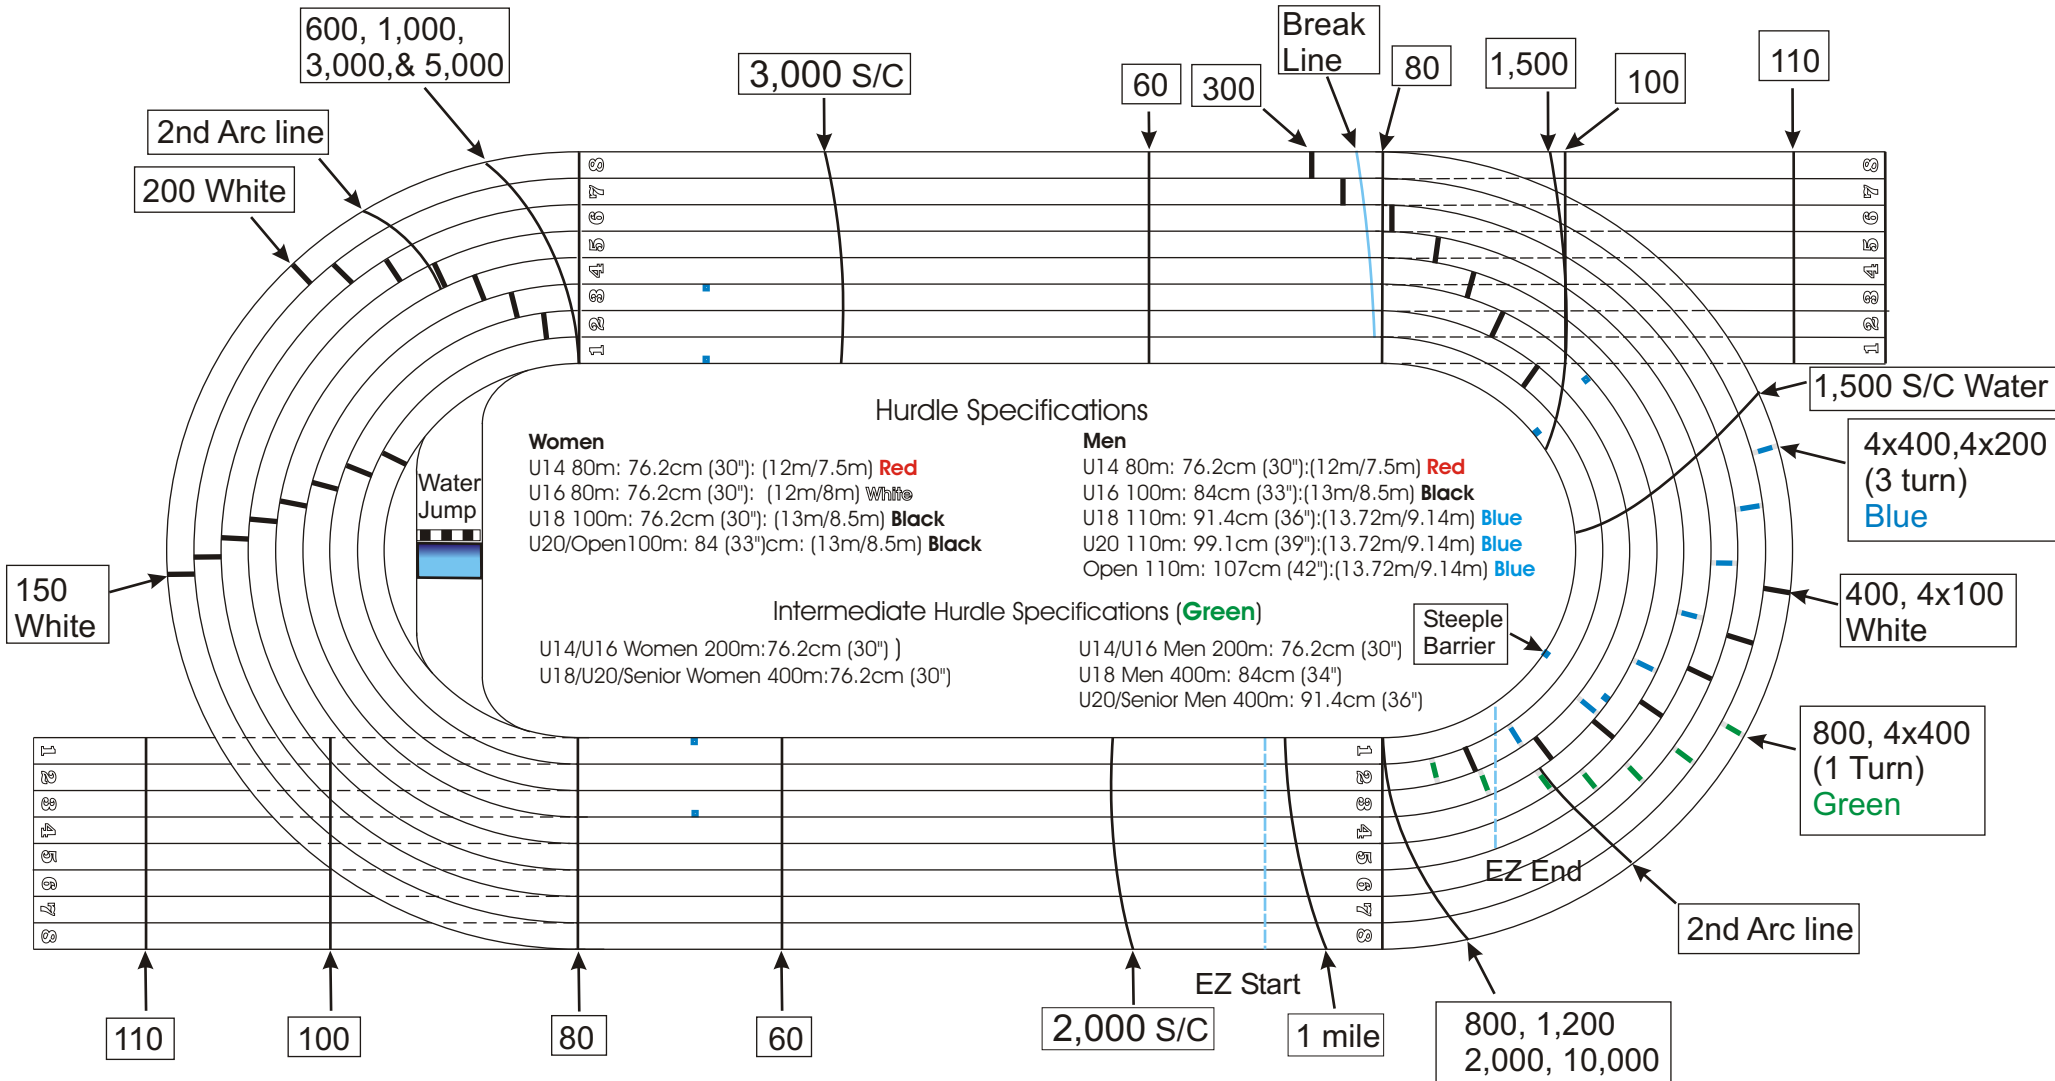

Footo Field Edmonton Start and Break Lines

* Note the 2000/3000m steeplechase labels on the track are **mislabeled** (reversed)

400m Mondo track surface is alternating gold and green 6 mm maximum spike length for general use - no pins/needles