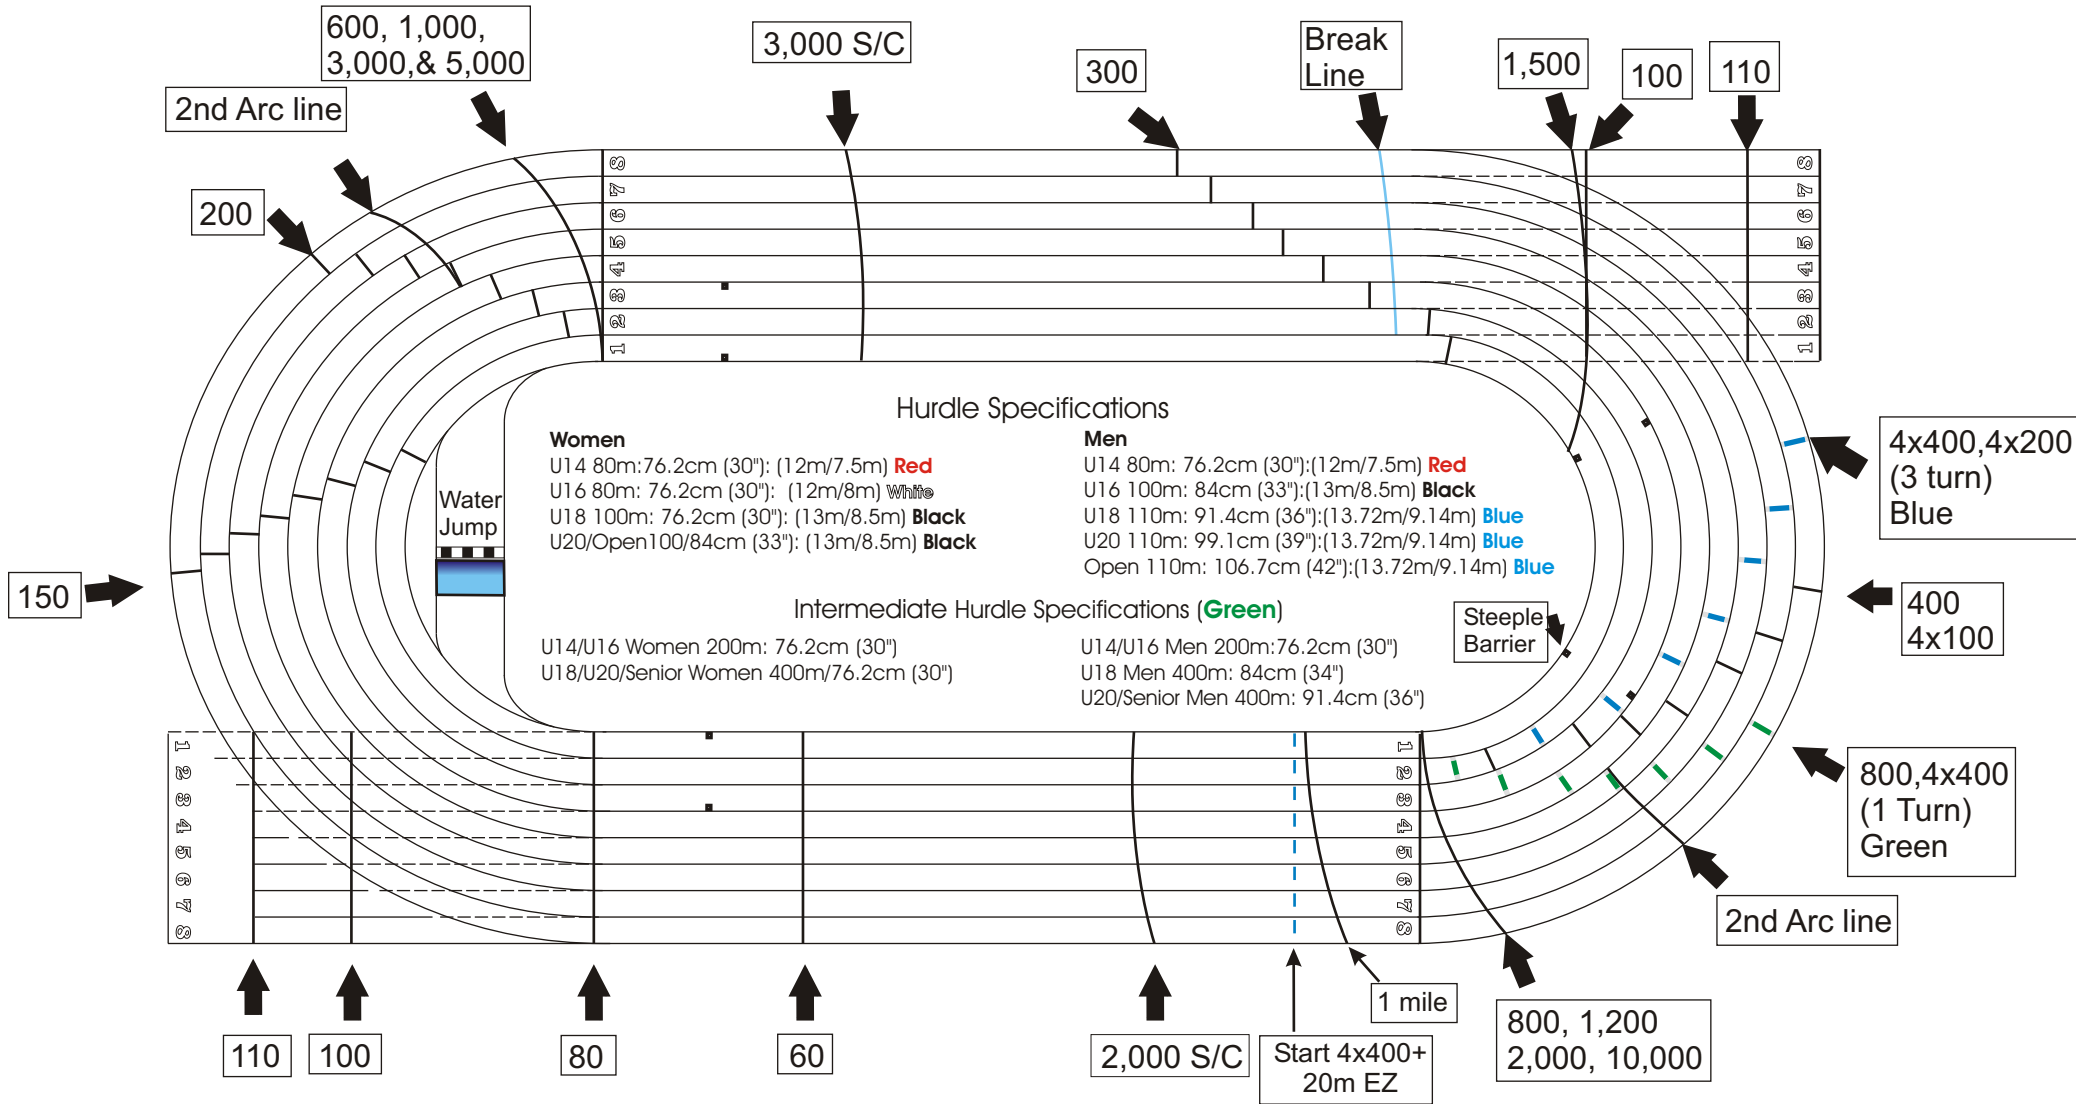

# Glenmore Athletic Park Calgary Start and Break Lines

400m Mondo? track surface is Blue

6 mm maximum spike length - no pins/needles