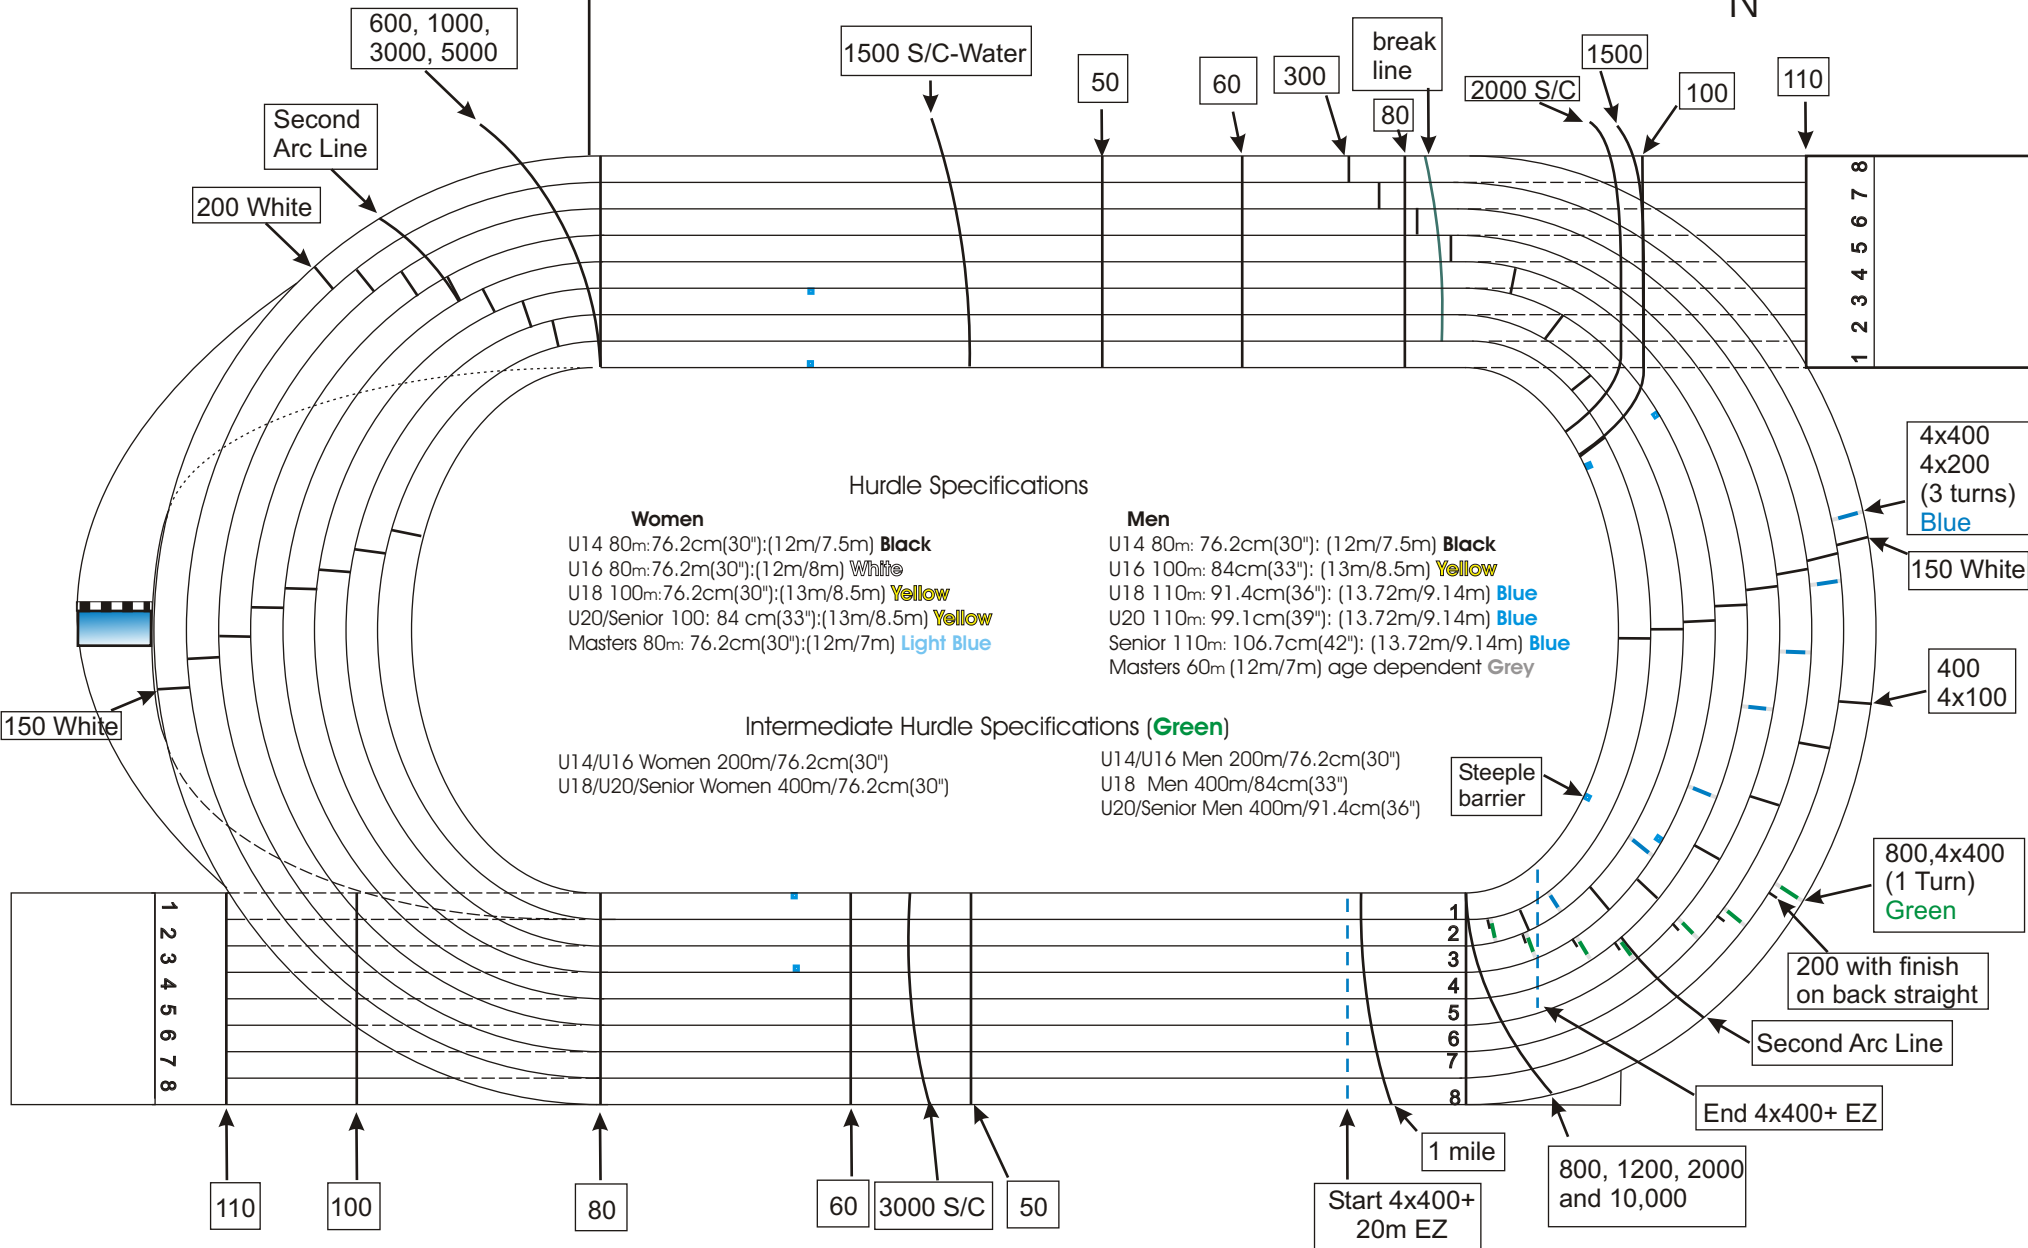

# Calgary Foothills Athletic Park Start and Break Line Diagram

Beynon track surface is **maroon** coloured

7 mm cones/pyramid for general use - **NO** pins/needles