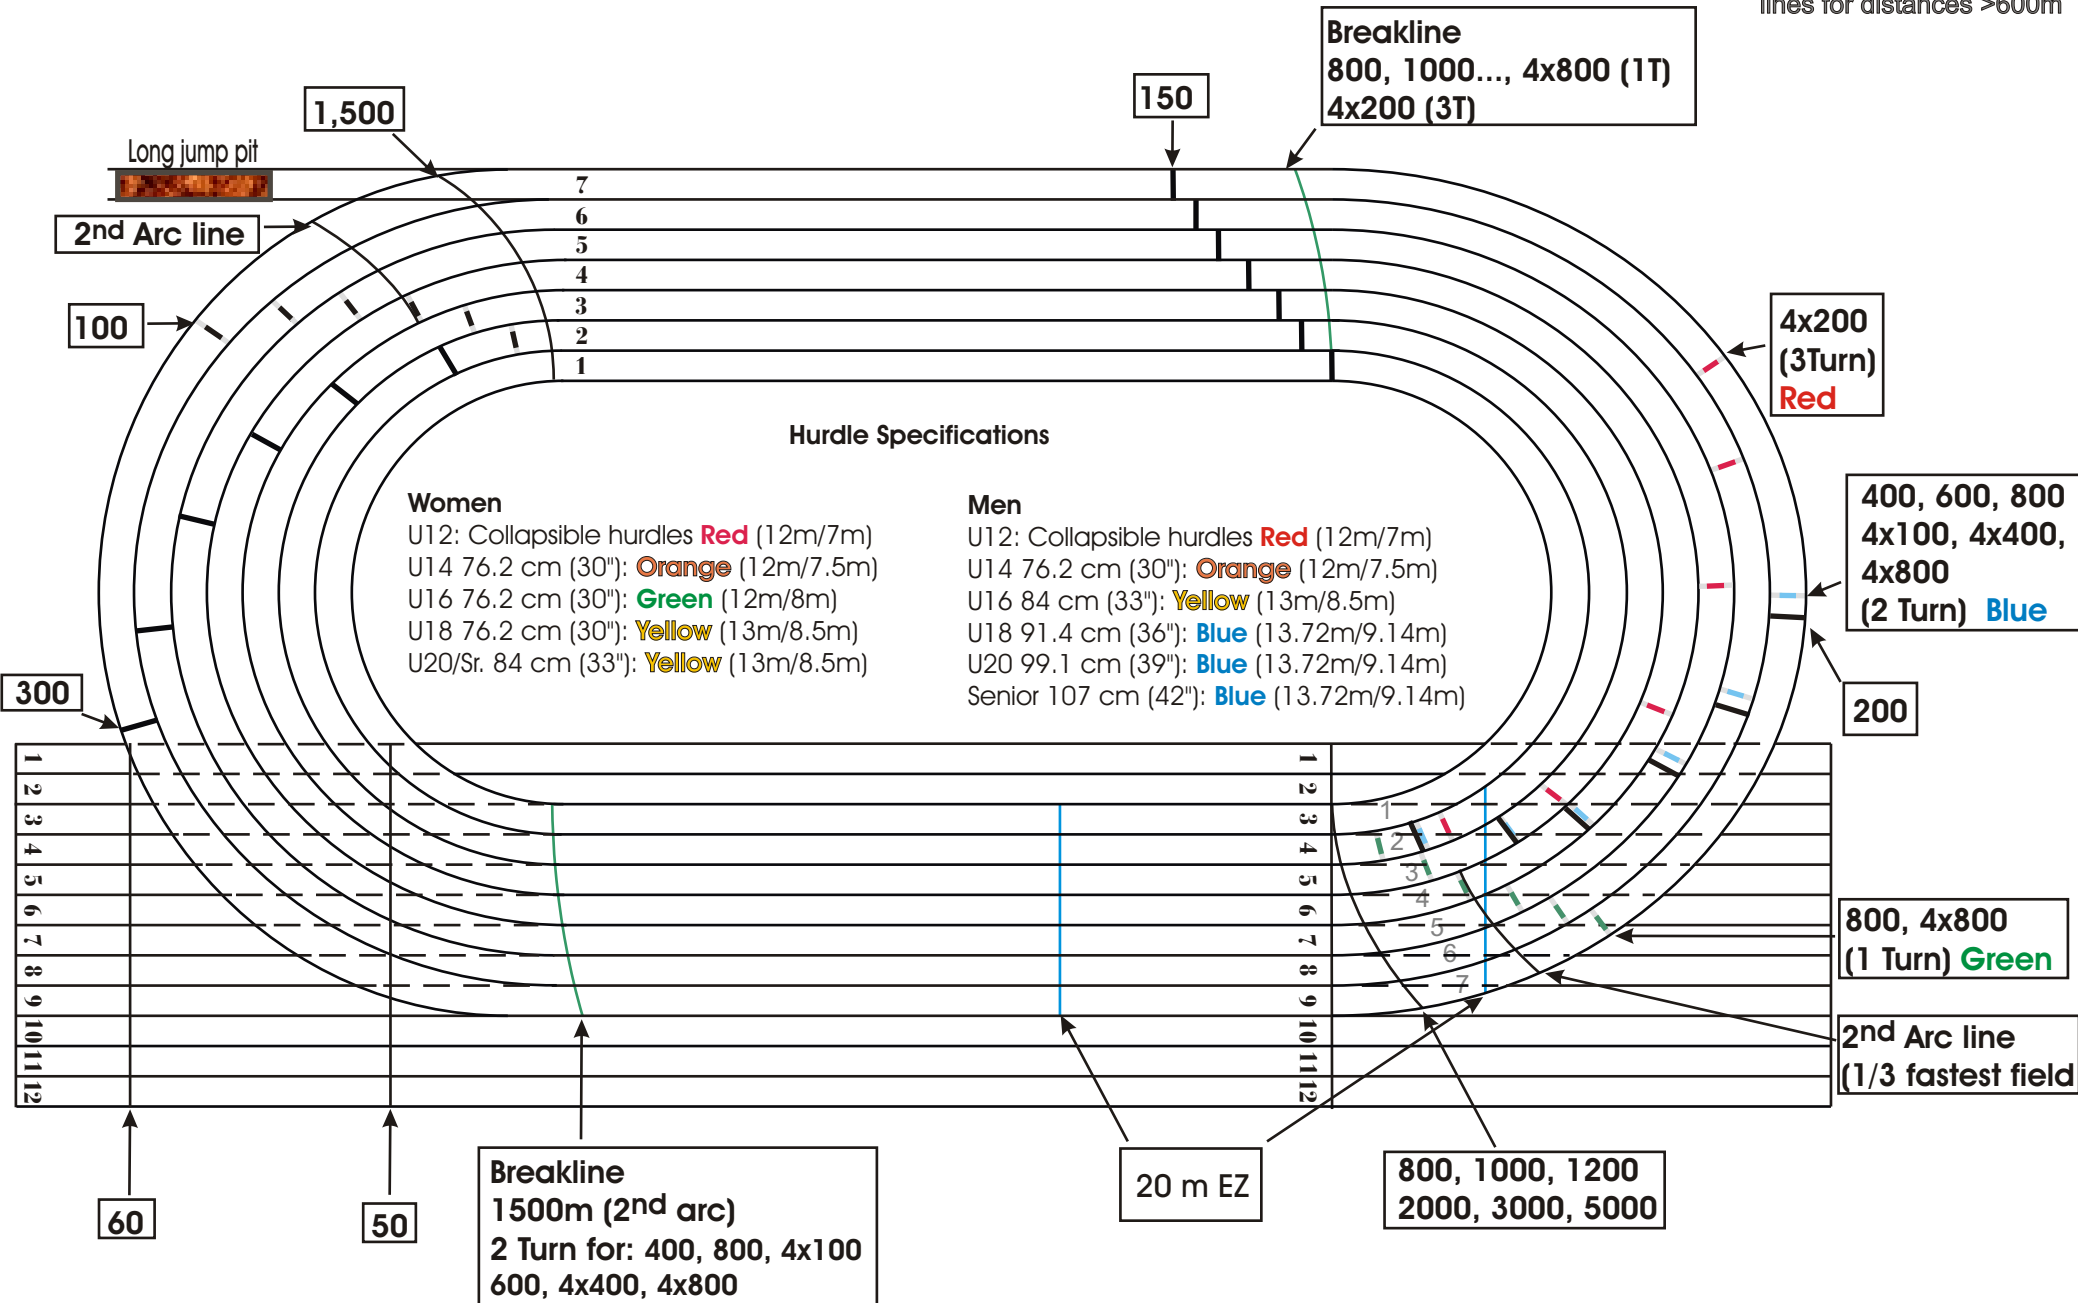

# U of A Butterdome Start & Breaklines Diagram

Note that U SPORTS and World Para Athletics use a 1 turn cut-in for 800m  
CAN WEST uses only arc lines for distances >600m

200m Mondo track surface is alternating gold and green. Maximum 6 mm maximum spike length for general use - no pins/needles