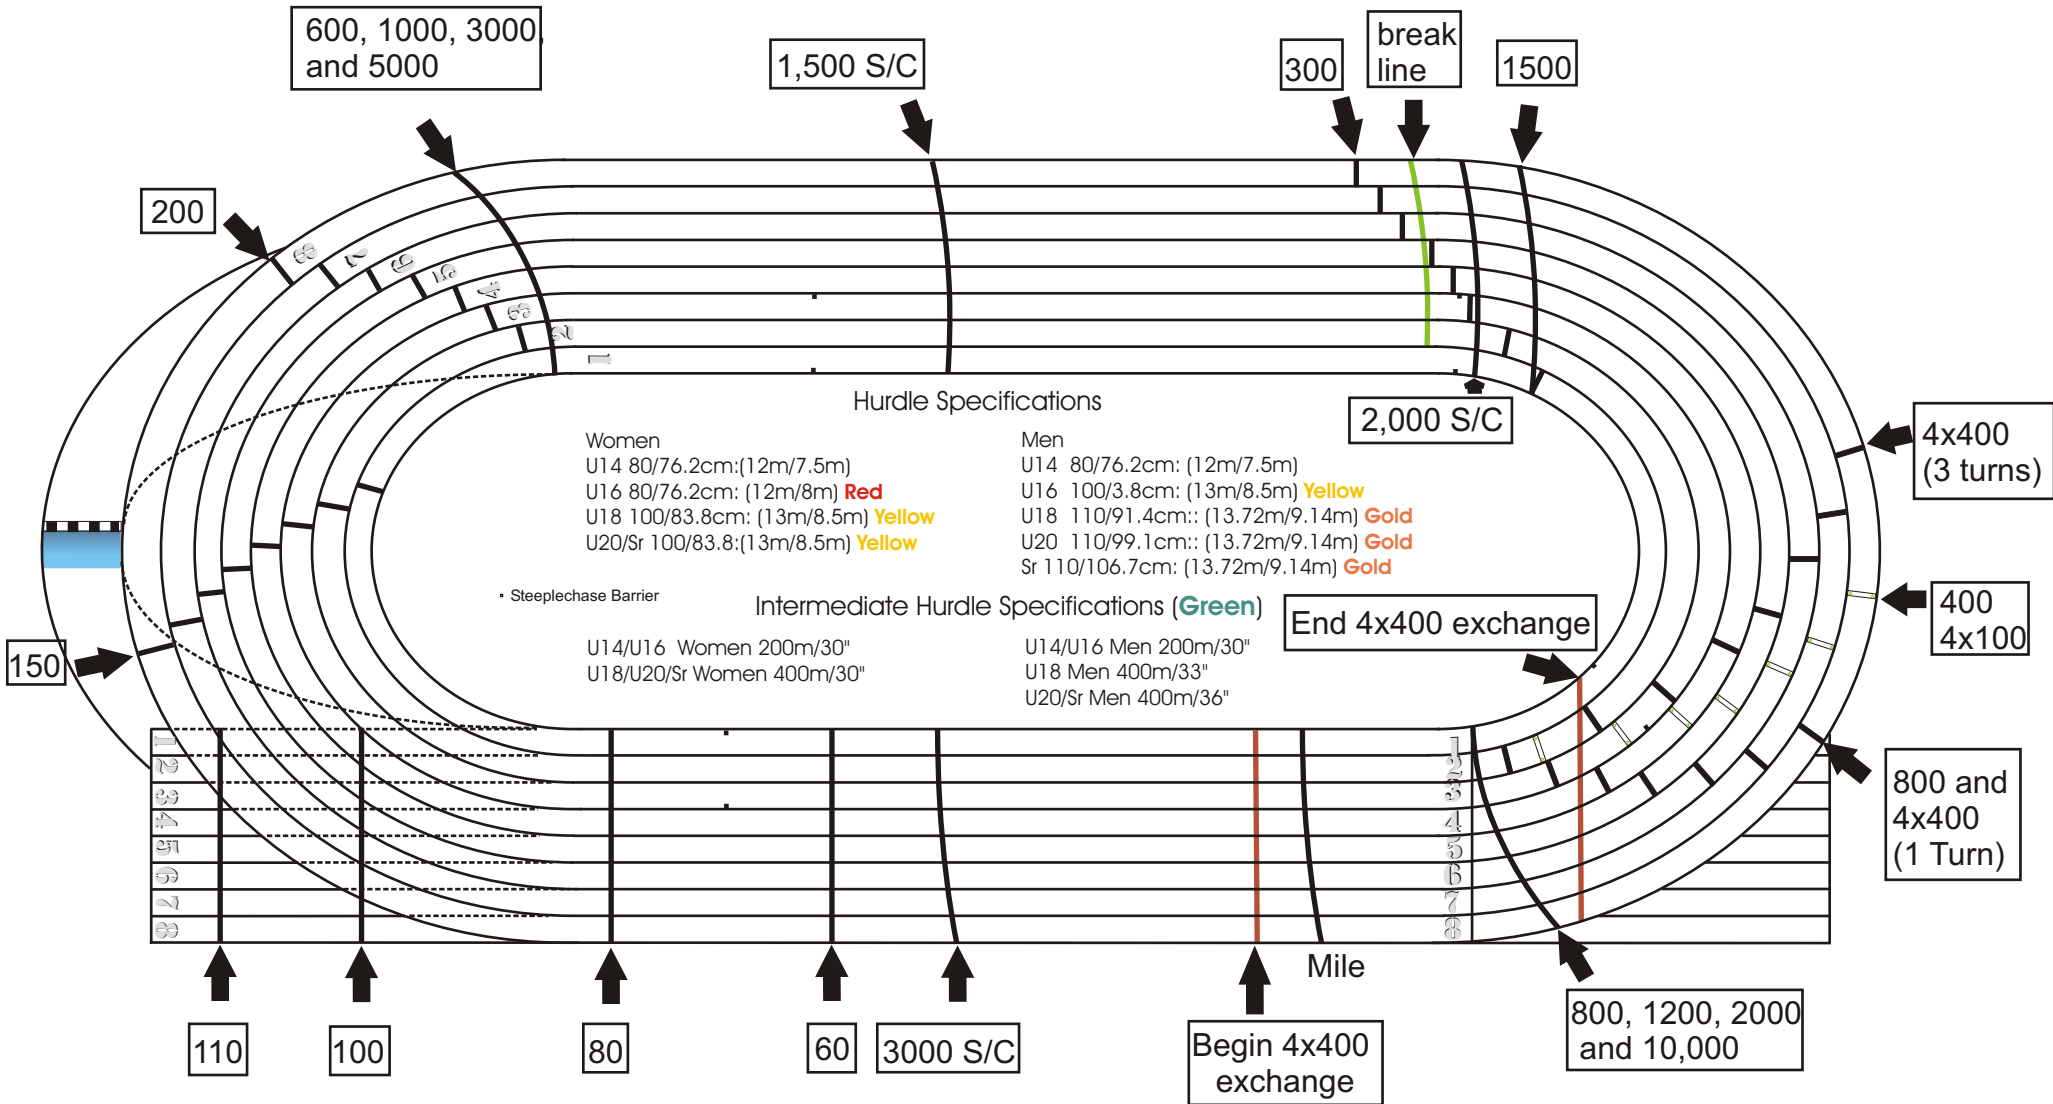

# Strathcona Athletic Park Track Start and Break Lines

53°31'31.81"N  
113°15'56.60"W

Track surface is Versaturf (rubberized) and coloured blue

7 mm maximum spike length - no pins/needles