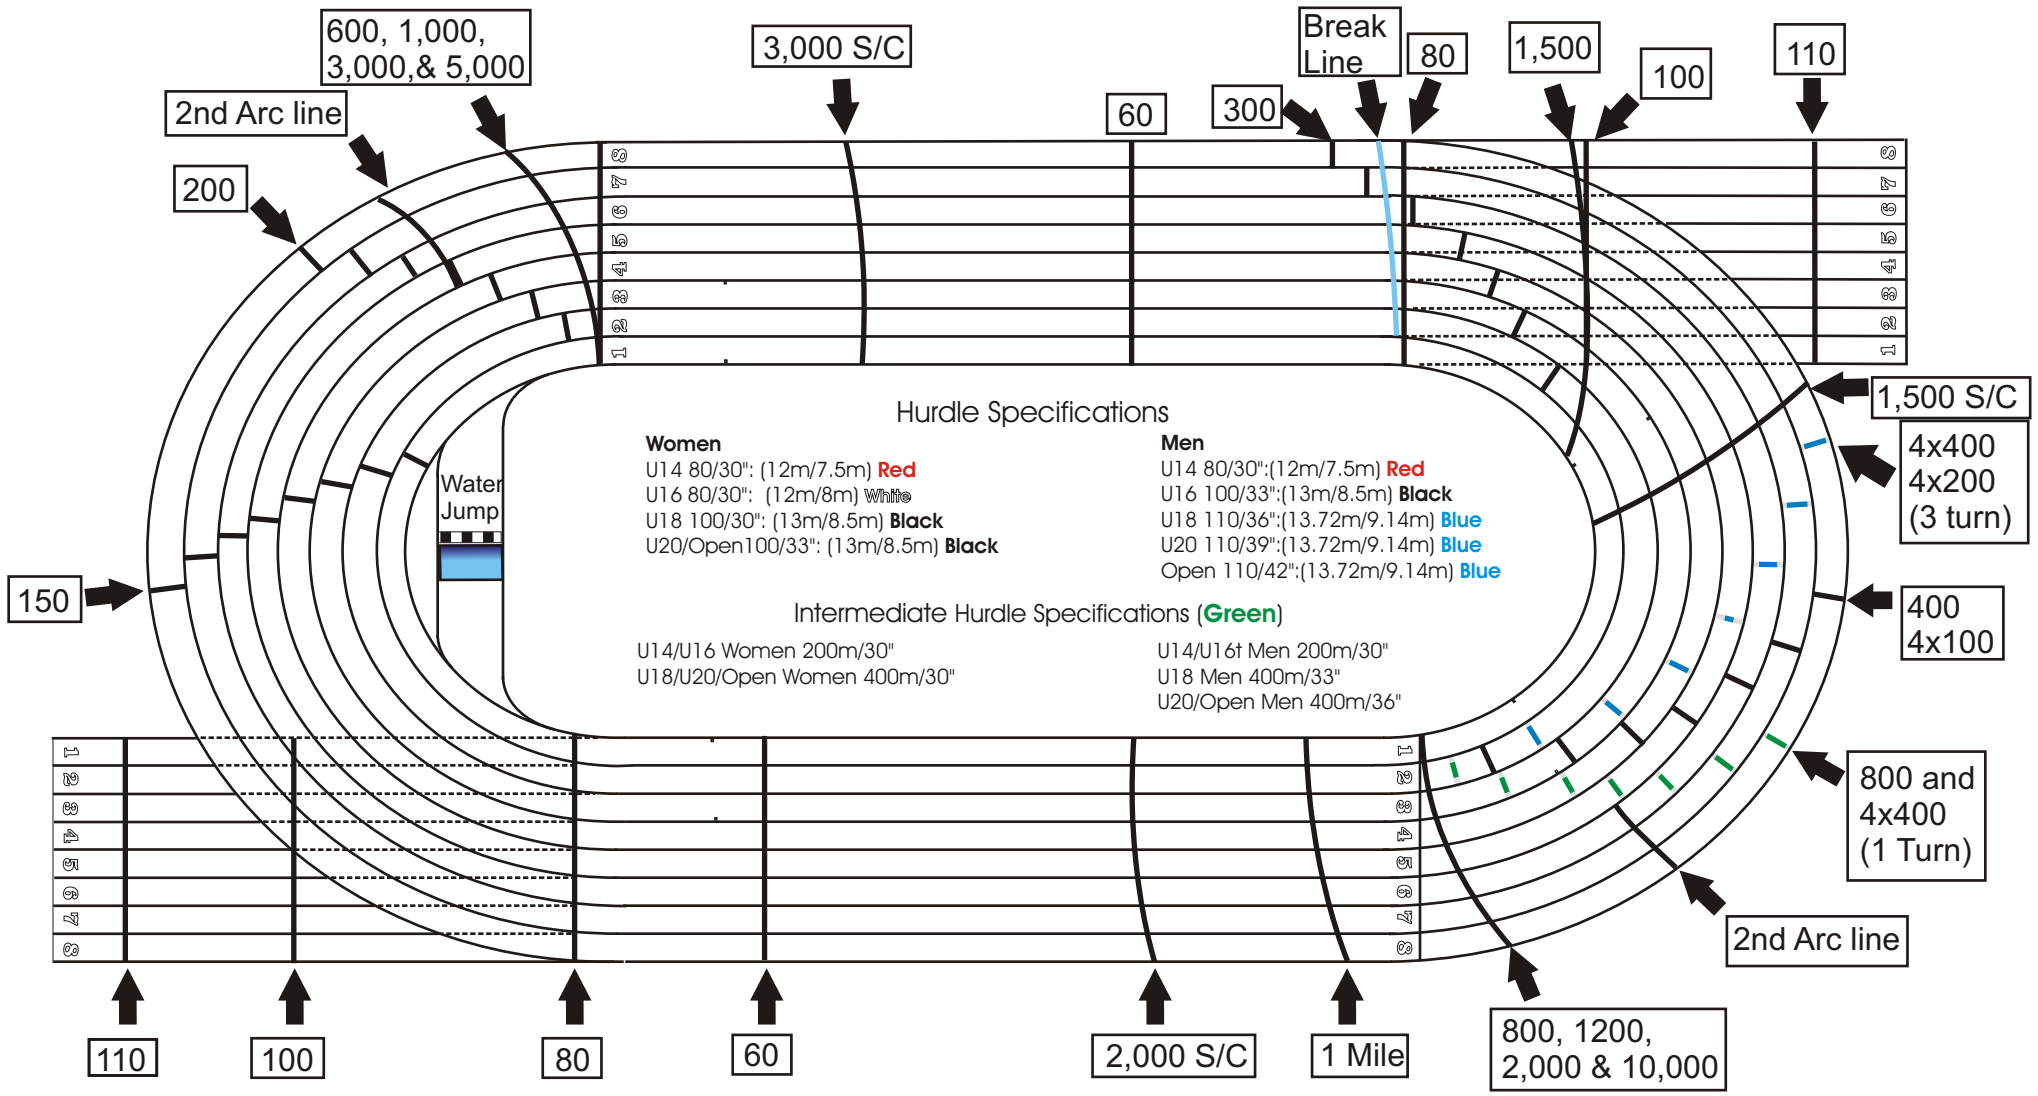

Footo Field Edmonton Start and Break Lines

400m Mondo track surface is alternating gold and green 6 mm maximum spike length - no pins/needles