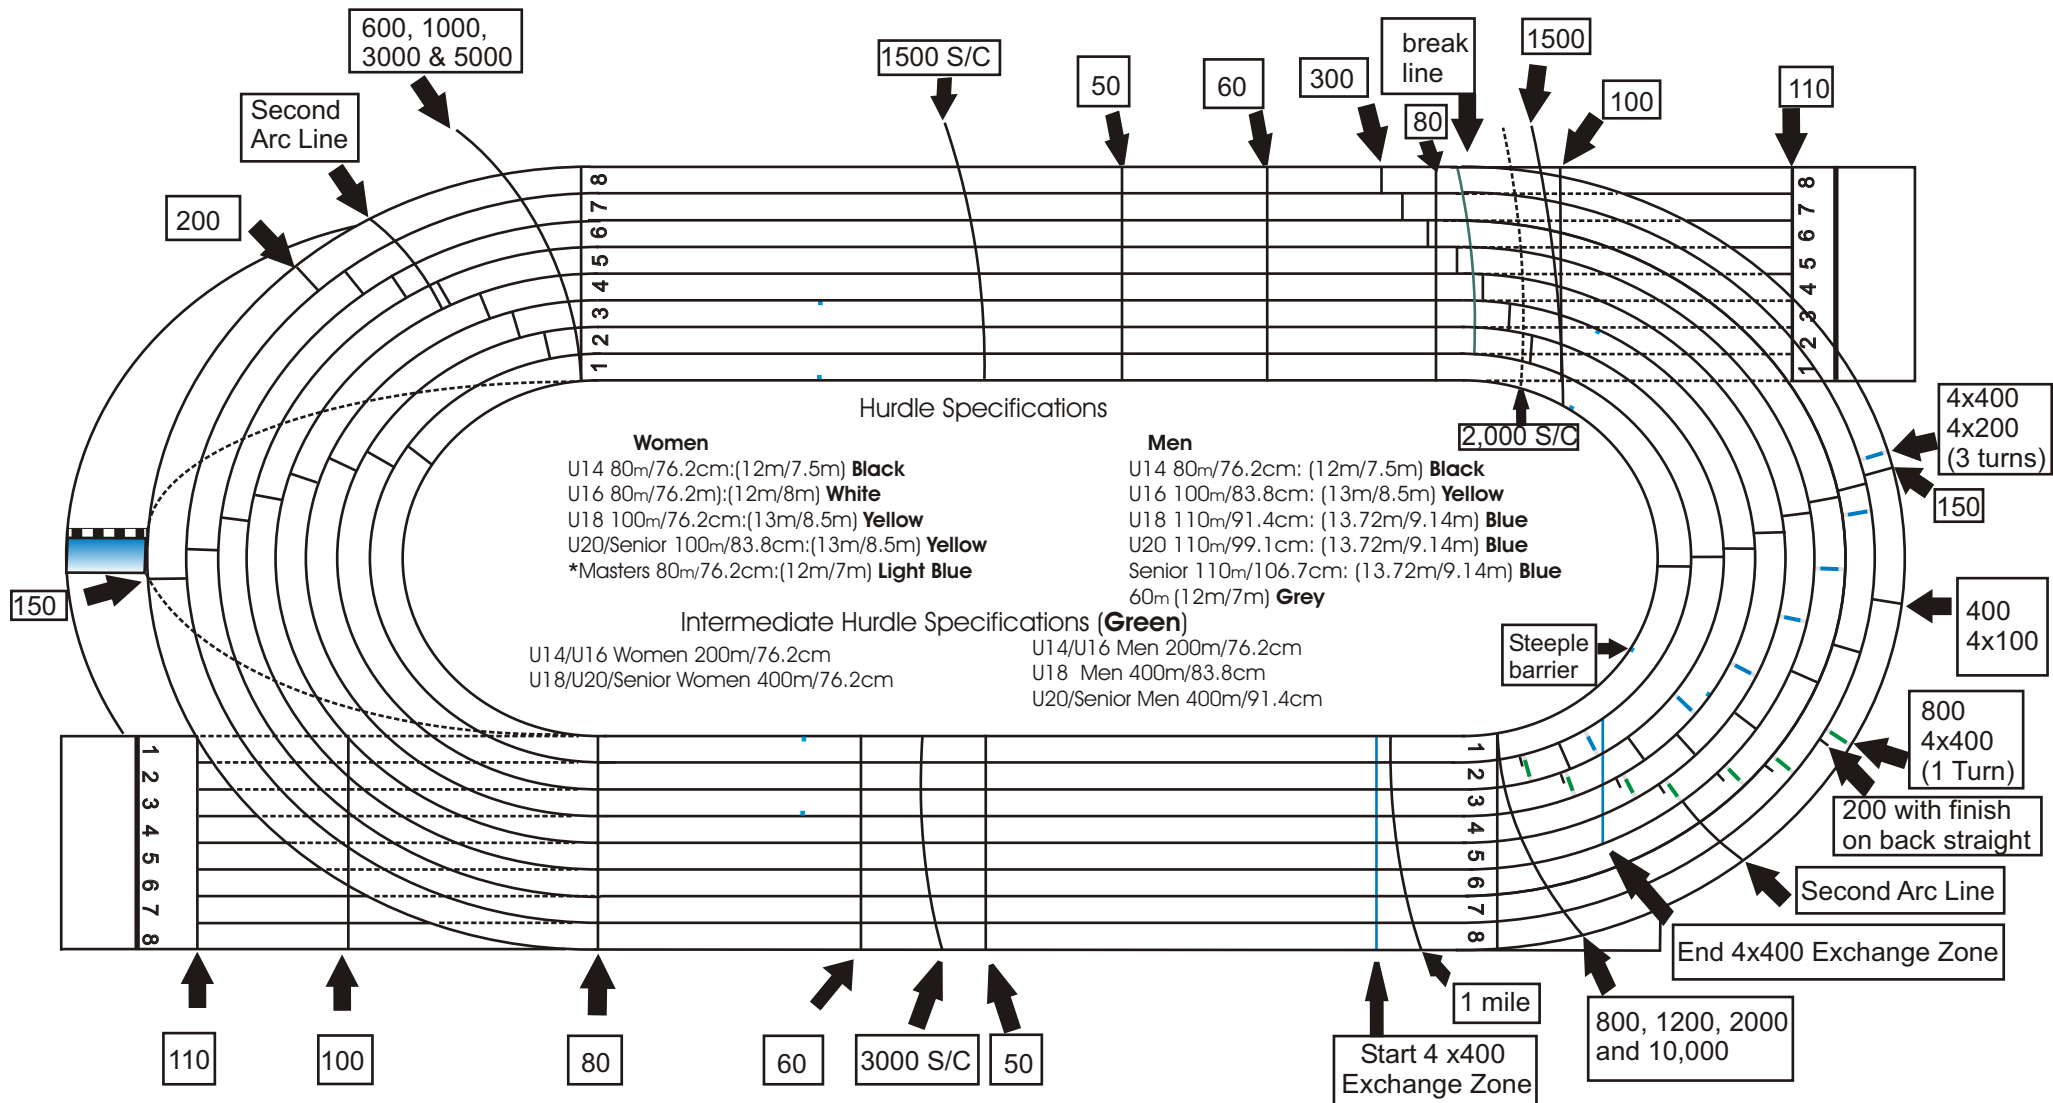

Calgary Foothills Athletic Park Start and Break Line Diagram

Mondo Track surface is red coloured 6 mm cones/pyramid maximum spike length - NO pins/needles