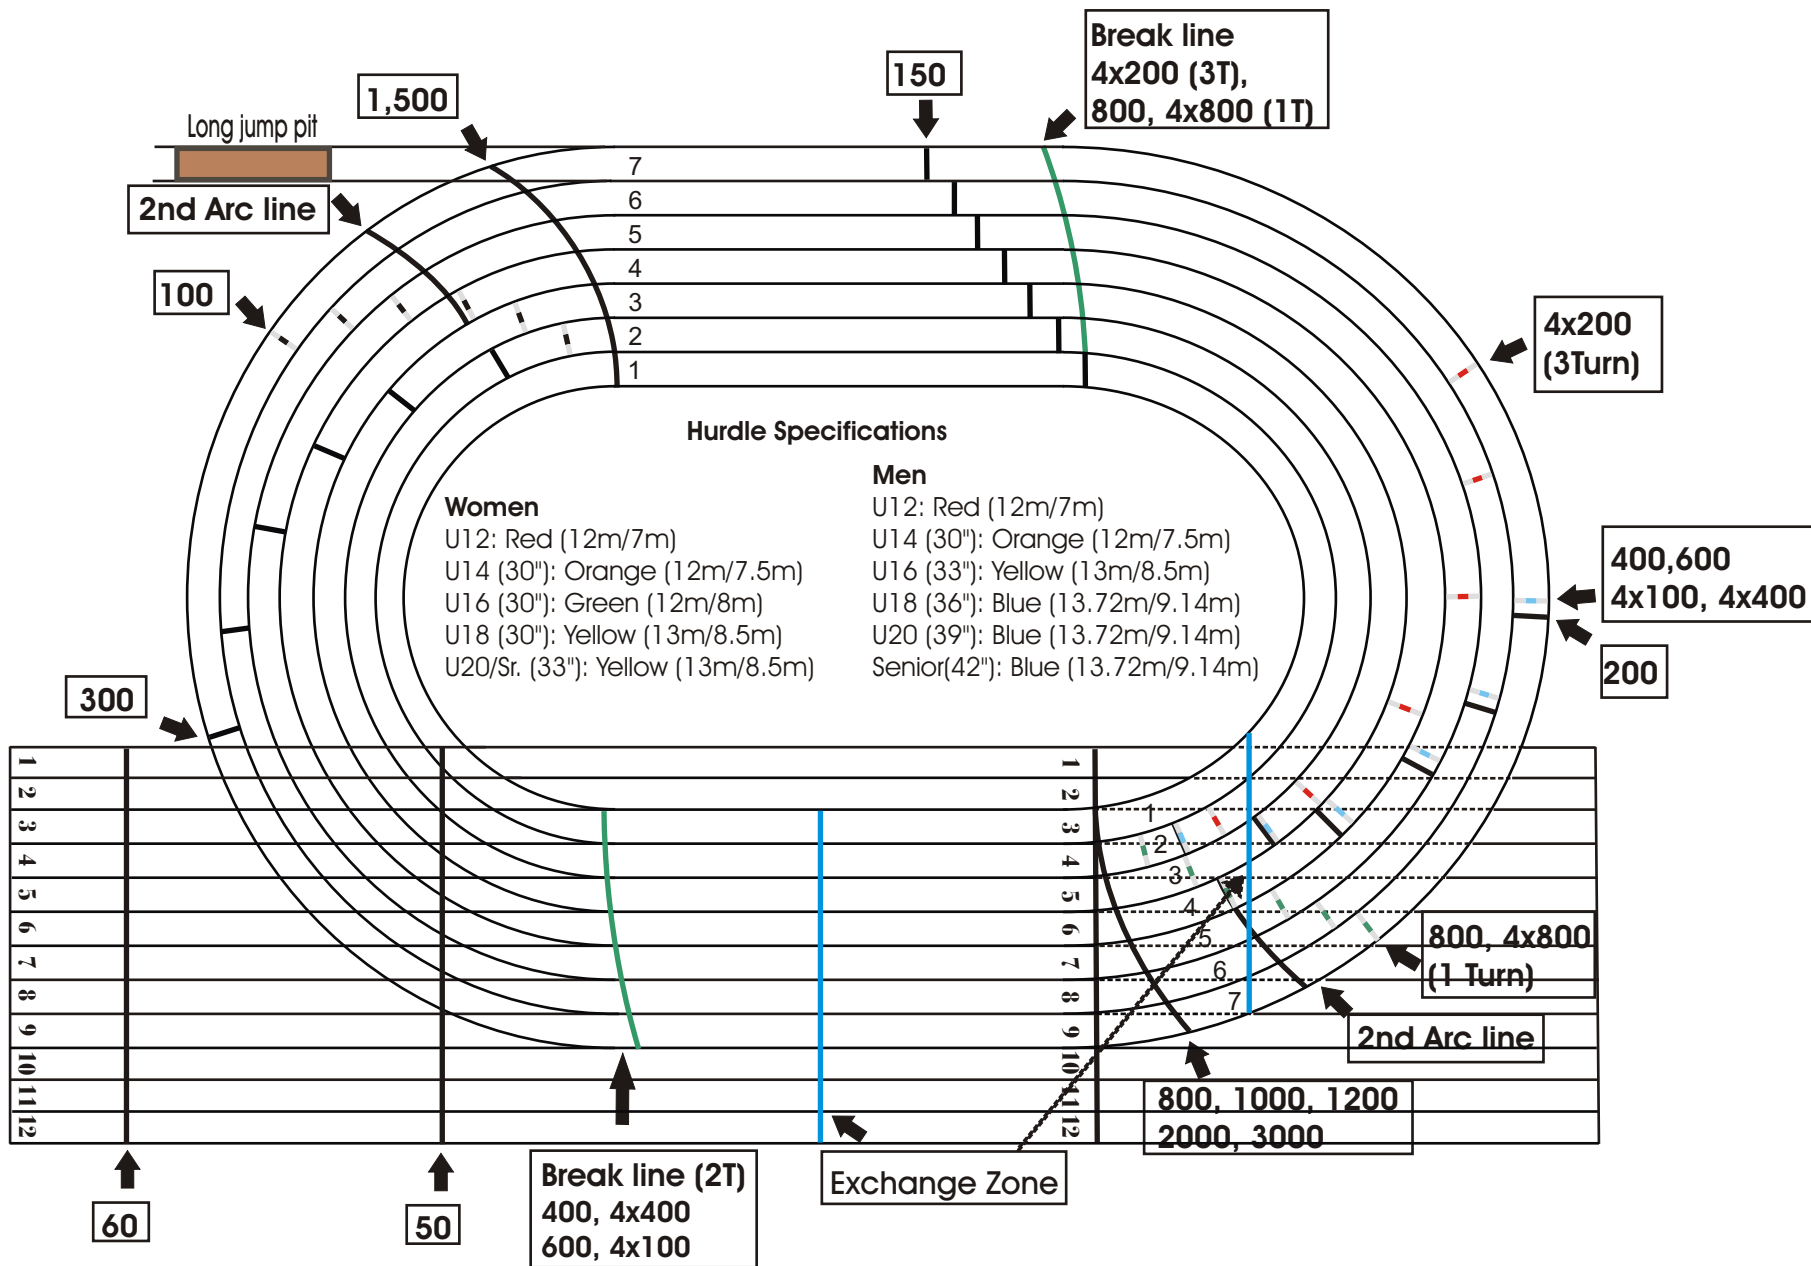

Butterdome Start Lines & Break Line Diagram

Rubberized Track surface is alternating gold and green and requires maximum 7 mm maximum spike length - no pins/needles